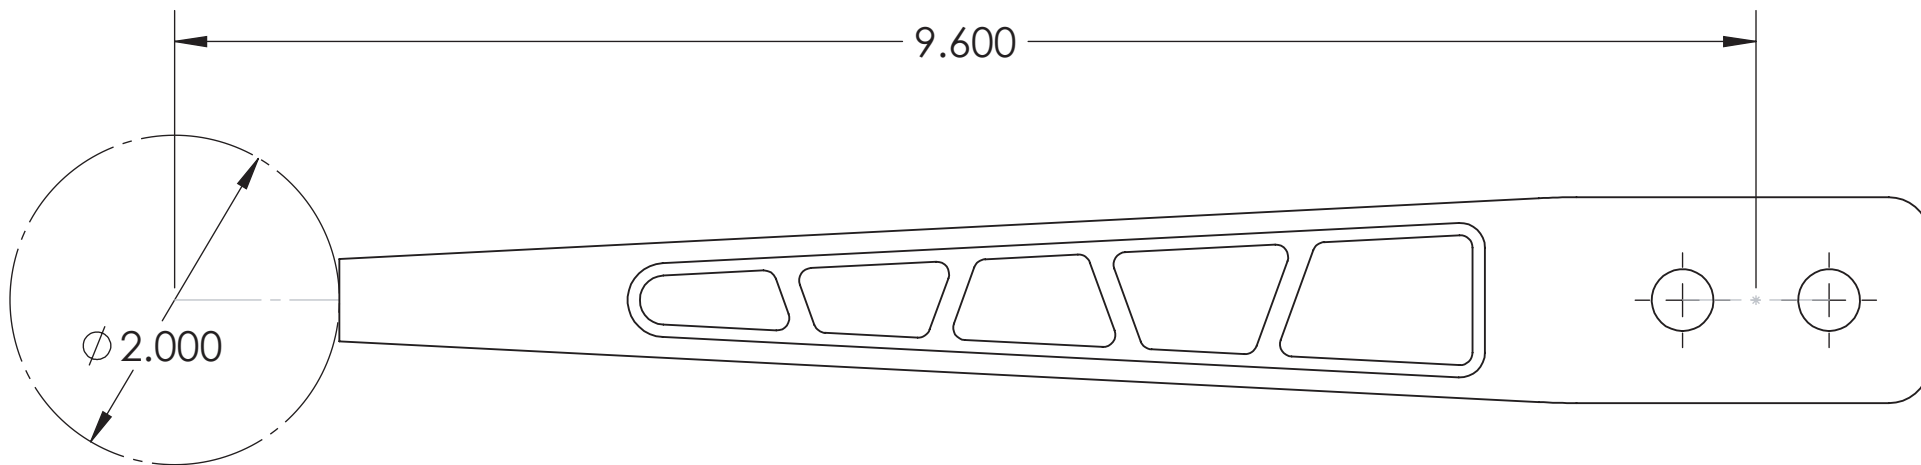

BOWLER Performance Transmissions *10" Billet Shifter Dimensions*

A QUALITY PRODUCT MANUFACTURED BY